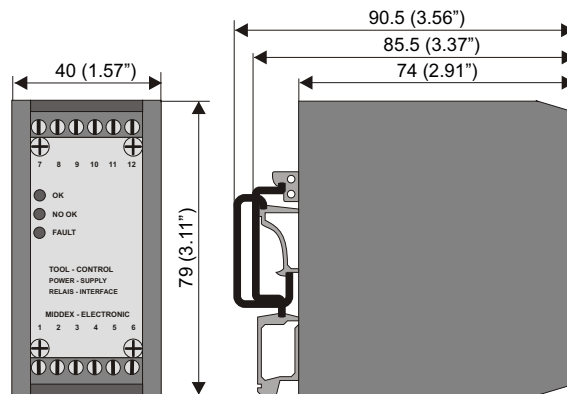

Peripheral Units

Caring Beyond Our Products

Power Supply PS1A (item #9015A)

Power Supply/Relay Interface PSIF1A (item #9045A)

Relay Interface RIF1 (item #9040)

All text, technical data, measurements and samples were prepared thoroughly. However Middex Electronic and CIRO Products Ltd. cannot be held liable for errors and omissions. Middex Electronic and CIRO Products Ltd. reserve the right to improve or change the design of hard and software and make changes to the technical documentation without further notice.