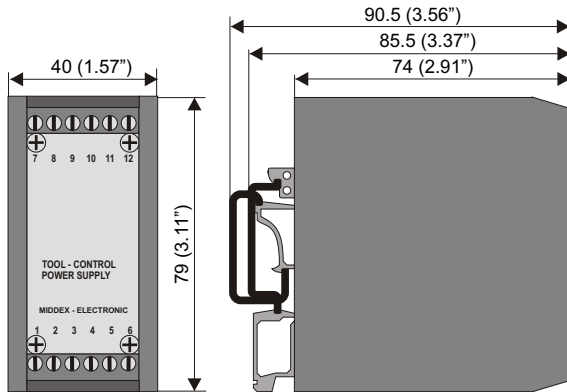

Peripheral Units

Caring Beyond Our Products

Power Supply PS1A (item #9015A)

Power Supply/Relay Interface PSIF1A (item #9045A)

Relay Interface RIF1 (item #9040)

All text, technical data, measurements and samples were prepared thoroughly. However Middex Electronic and CIRO Products Ltd. cannot be held liable for errors and omissions. Middex Electronic and CIRO Products Ltd. reserve the right to improve or change the design of hard and software and make changes to the technical documentation without further notice.