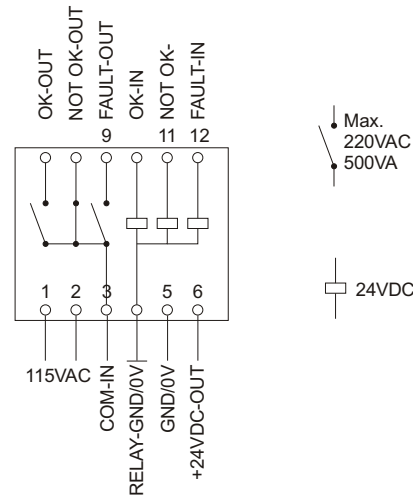

Peripheral Units

Caring Beyond Our Products

Power Supply PS1A (item #9015A)

Power Supply/Relay Interface PSIF1A (item #9045A)

Relay Interface RIF1 (item #9040)

All text, technical data, measurements and samples were prepared thoroughly. However Middex Electronic and CIRO Products Ltd. cannot be held liable for errors and omissions. Middex Electronic and CIRO Products Ltd. reserve the right to improve or change the design of hard and software and make changes to the technical documentation without further notice.