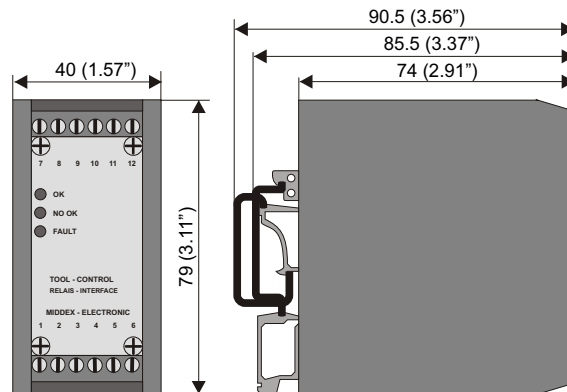

Peripheral Units

Caring Beyond Our Products

Power Supply PS1A (item #9015A)

Power Supply/Relay Interface PSIF1A (item #9045A)

Relay Interface RIF1 (item #9040)

All text, technical data, measurements and samples were prepared thoroughly. However Middex Electronic and CIRO Products Ltd. cannot be held liable for errors and omissions. Middex Electronic and CIRO Products Ltd. reserve the right to improve or change the design of hard and software and make changes to the technical documentation without further notice.