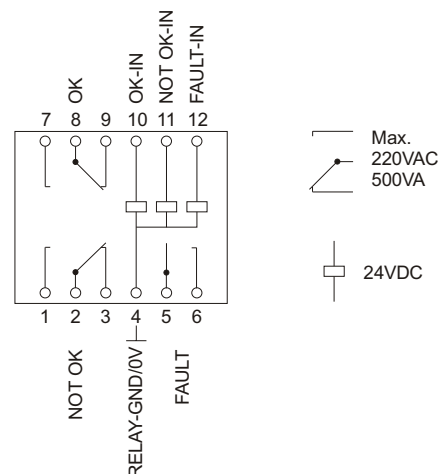

Peripheral Units

Caring Beyond Our Products

Power Supply PS1A (item #9015A)

Power Supply/Relay Interface PSIF1A (item #9045A)

Relay Interface RIF1 (item #9040)

All text, technical data, measurements and samples were prepared thoroughly. However Middex Electronic and CIRO Products Ltd. cannot be held liable for errors and omissions. Middex Electronic and CIRO Products Ltd. reserve the right to improve or change the design of hard and software and make changes to the technical documentation without further notice.